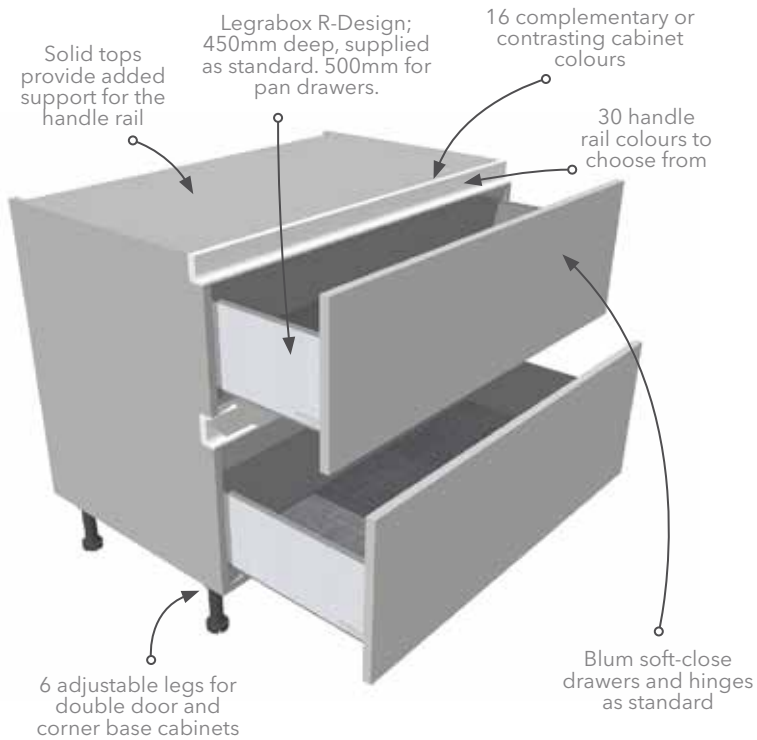

For more information, visit masterclasskitchens.co.uk

H Line Base Cabinet

- Fully assembled 18mm, rigid base cabinets for superior quality
- Full height, solid backs and tops for added rigidity
- Durable 1mm edge to all exposed edges
- Base units are 600mm deep (to allow for sinks & hobs) & 760mm deep as an option
- All edging is finished with a soft radius and highly water resistant PUR adhesive with no visible glue line
- All fittings are secured using Euro bolt fittings - stronger and more accurate than screws
- 48mm service void

H Line Wall Cabinet

- Fully assembled 18mm, rigid wall cabinets for superior quality
- Durable 1mm edge to all exposed edges
- 16 complementary or contrasting cabinet colours
- Wall cabinets are 340mm deep with an aluminium strip in the cabinet base panel for extra support
- Adjustable shelves
- 5 heights to choose from
- 18mm service void