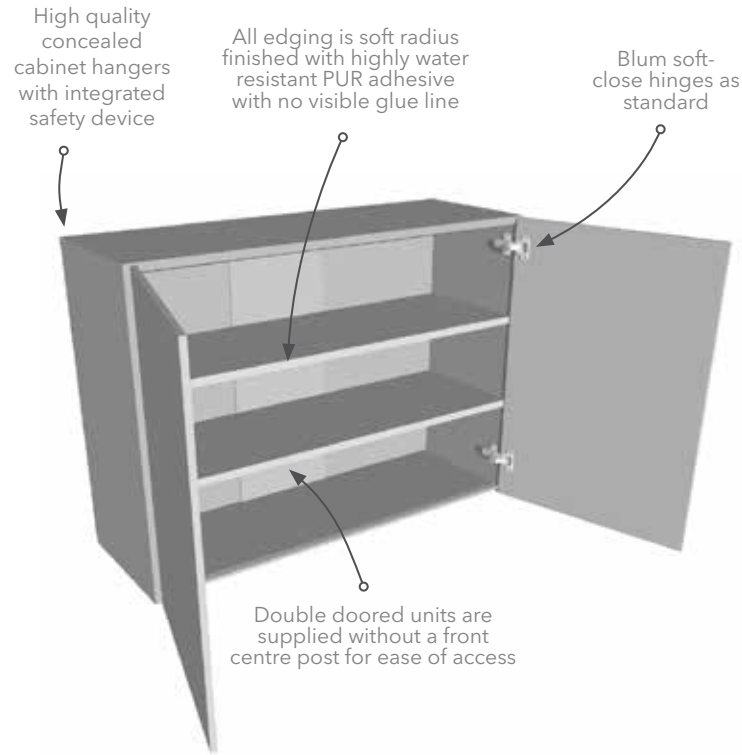

For more information, visit masterclasskitchens.co.uk

H Line Base Cabinet

- Fully assembled 18mm, rigid base cabinets for superior quality
- Full height, solid backs and tops for added rigidity
- Durable 1mm edge to all exposed edges
- Base units are 600mm deep (to allow for sinks & hobs) & 760mm deep as an option
- All edging is finished with a soft radius and highly water resistant PUR adhesive with no visible glue line
- All fittings are secured using Euro bolt fittings - stronger and more accurate than screws
- 48mm service void

H Line Wall Cabinet

- Fully assembled 18mm, rigid wall cabinets for superior quality
- Durable 1mm edge to all exposed edges
- 16 complementary or contrasting cabinet colours
- Wall cabinets are 340mm deep with an aluminium strip in the cabinet base panel for extra support
- Adjustable shelves
- 5 heights to choose from
- 18mm service void